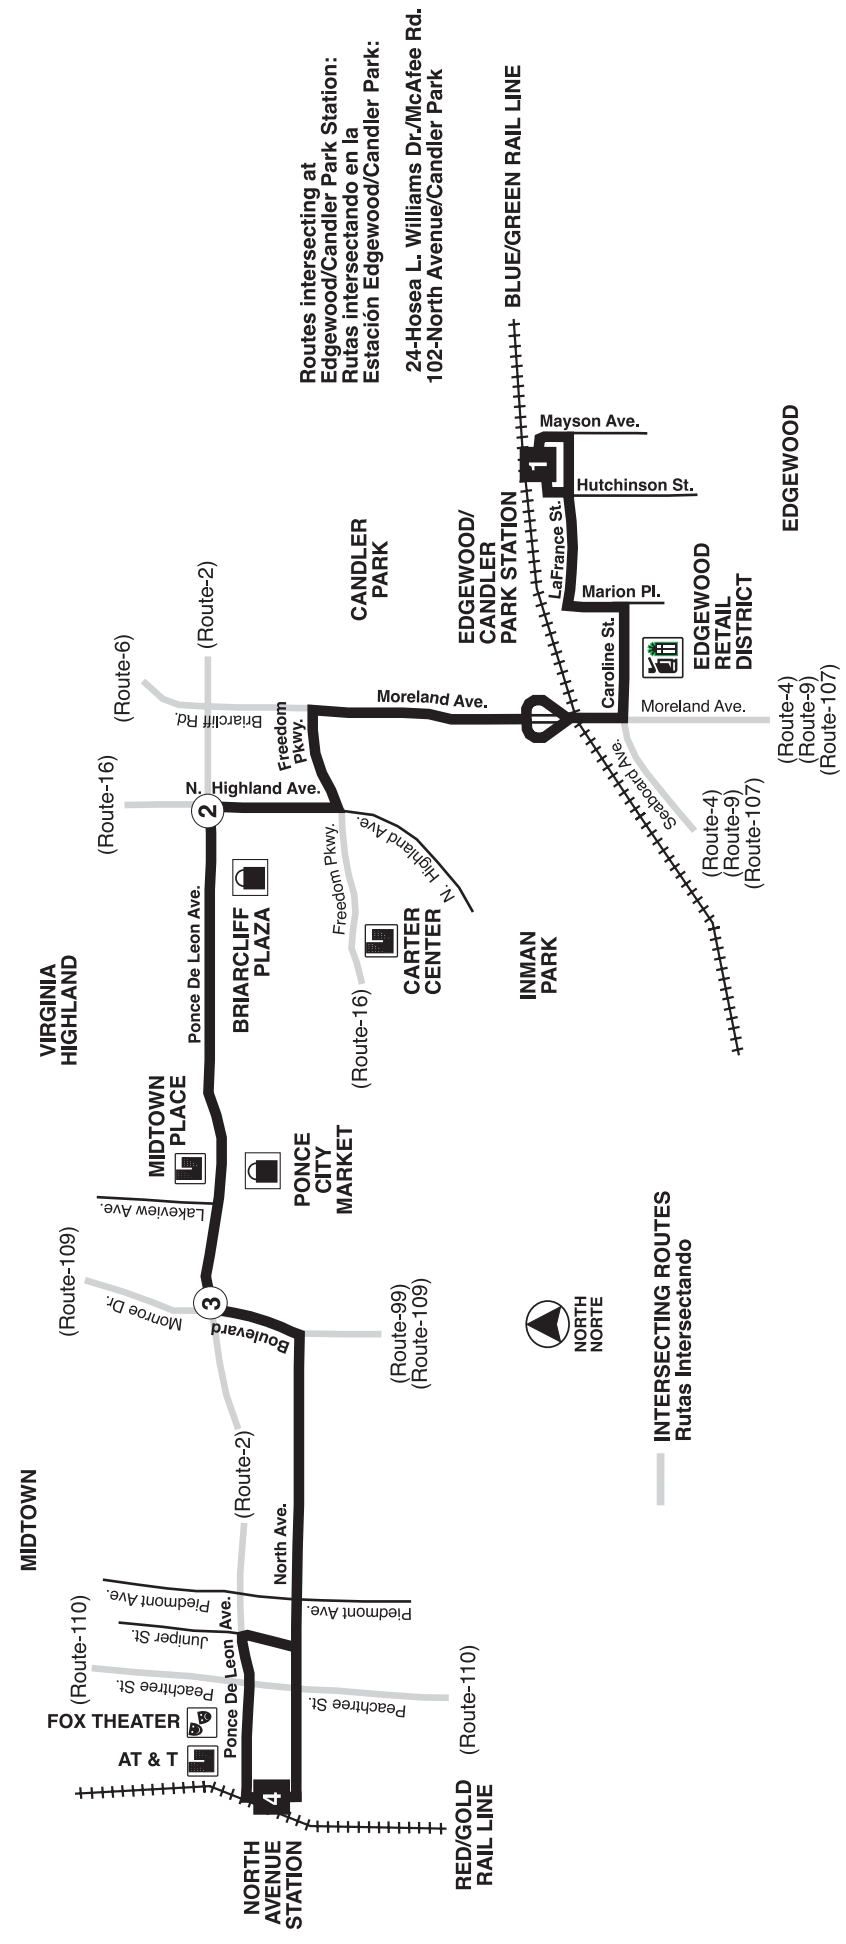

Routes intersecting at Edgewood/Candler Park Station:
Rutas Intersectando en la Estacion Edgewood/Candler Park:
24-Hosea L. Williams Dr./McAfee Rd.
102-North Avenue/Candler Park